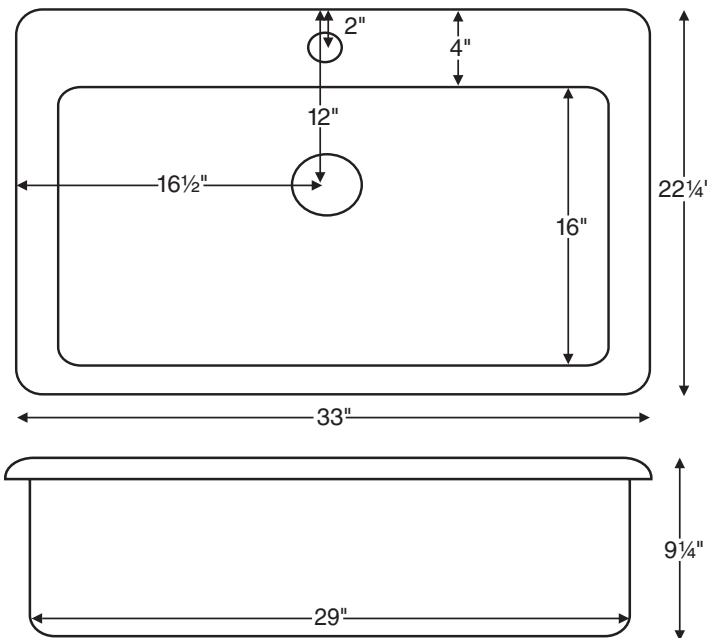

RKS50

33" x 22.25"

Bowl depth: 9.25"

Installation: Drop-in or undermount

Material: Acrylic

Shipping Weight: 20 lbs / 9 kg

<p>Available Colors NOTE: part codes listed in parenthesis.</p> <p>White (RKS50W)</p> <p>Biscuit (RKS50B)</p>
<p>Sink Options NOTE: part codes for all options listed in parentheses.</p> <p>Large Sink Grid - Sold individually. (RLSG)</p>

Optional sink grid shown above.

Note: Measurements are $\pm 1/2$ " and are subject to change without notice. Data herein supersedes all previous prior to publication date indicated below.

CONSTRUCTION AND STANDARD FEATURES

- Single-bowl design; 3.5" drain opening pre-drilled.
- Can be undermounted or caulked directly to the countertop without the use of clips or channels.
- No holes drilled standard; up to 4 holes drilled at no additional charge. Please indicate number of holes on order.
- Durable cast acrylic shell is extremely scratch- and stain-resistant yet renewable because the color goes all the way through the material.
- Non-porous surface makes cleaning and sanitizing faster and more effective.
- Multi-layered reinforced backing of thick fiberglass, resin and titanium.
- Up to 30% thicker and stronger than other makes.
- 1-year limited residential and commercial warranty.